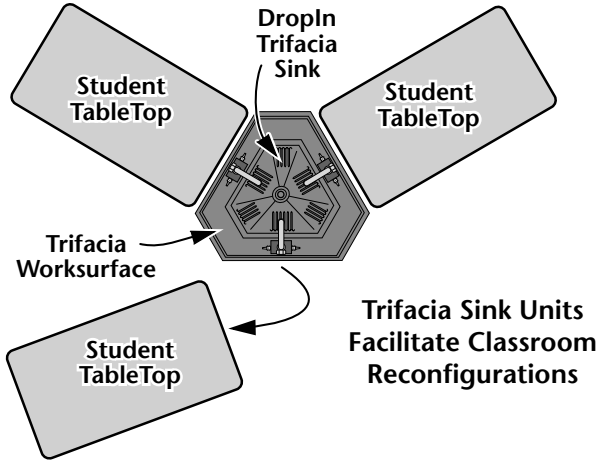

PRODUCT DIMENSIONS

Trifacia Top Dimensions

Style No.	Dimensions (mm)	
	Length	Width
876	1375	1190
870	1397	1210
871	1400	1222

Please Note: Listed dimensions are typical values only. Variations within normal tolerances are possible. Durcon makes no warranty, express or implied that the results described herein will be obtained under end-use conditions.